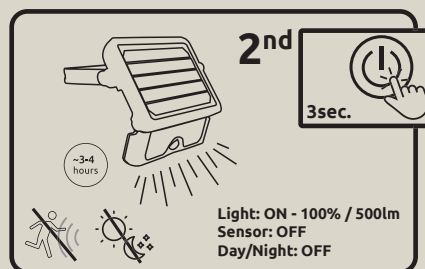

36483

Sensor Mode:

Press ON/OFF Button one time.

1st

Constant Light Mode:

Press ON/OFF Button a second time for 3 seconds.

Switch off:

Press ON/OFF Button a third time.