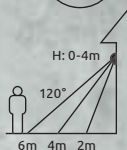

220lm output

36481

backlight

sensor incl.