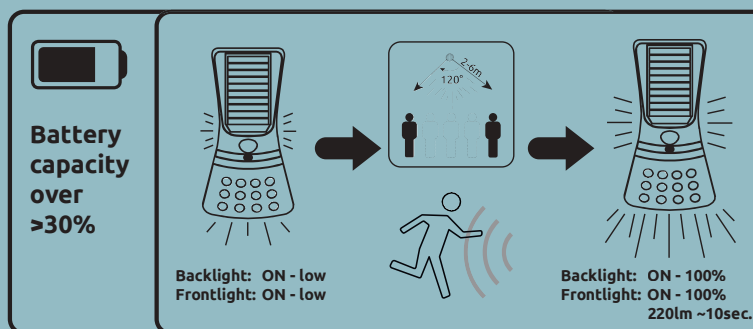

Normal Mode

Energy Saving Mode

Normal Mode

Energy Saving Mode

36489

LED ~7000K
sensor incl.
backlight

350lm output

ON - 18lm