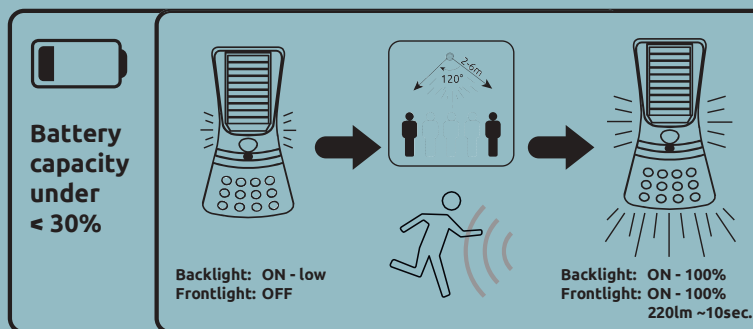

Normal Mode

Energy Saving Mode

Normal Mode

Energy Saving Mode

36489

LED ~7000K
sensor incl.
backlight

350lm output

ON - 18lm