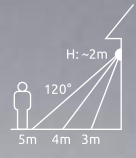

150lm output

36493

cable 2,5m

LED ~6500K

sensor incl.

IP44