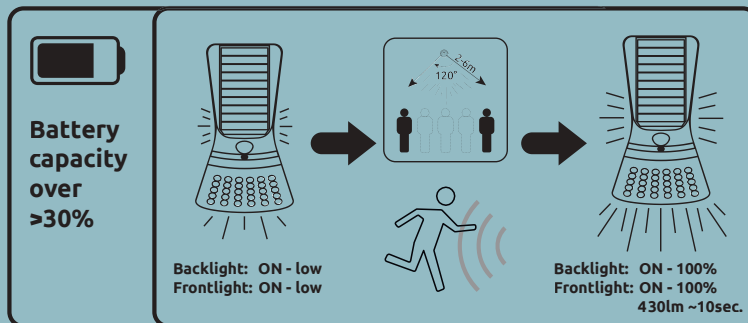

Normal Mode

Energy Saving Mode

Normal Mode

Energy Saving Mode

36489

LED ~7000K
sensor incl.
backlight

350lm output

ON - 18lm