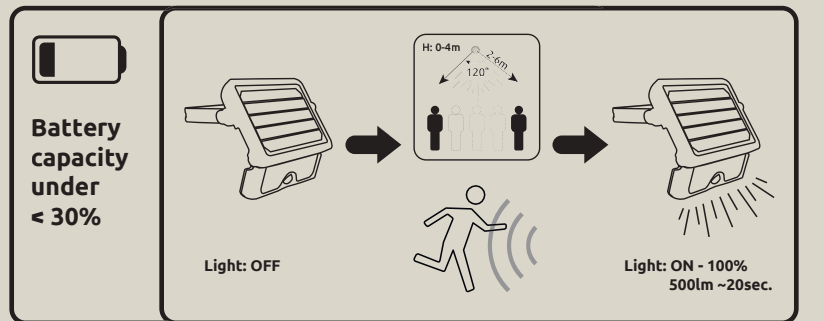

Sensor Mode:

Press ON/OFF Button one time.

1st