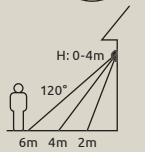

36483

Sensor Mode:

Press ON/OFF Button one time.

1st

Constant Light Mode:

Press ON/OFF Button a second time for 3 seconds.

Switch off:

Press ON/OFF Button a third time.