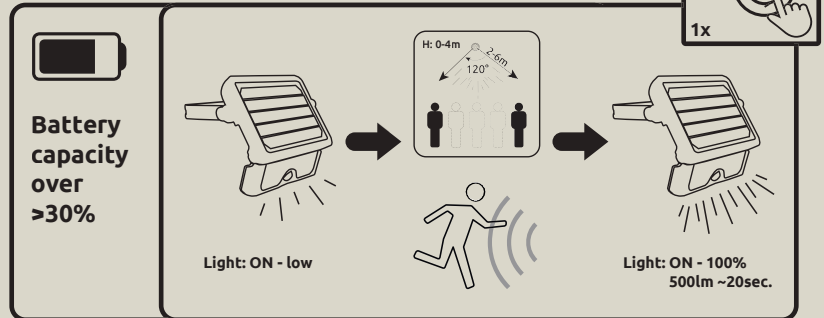

Sensor Mode:

Press ON/OFF Button one time.

1st