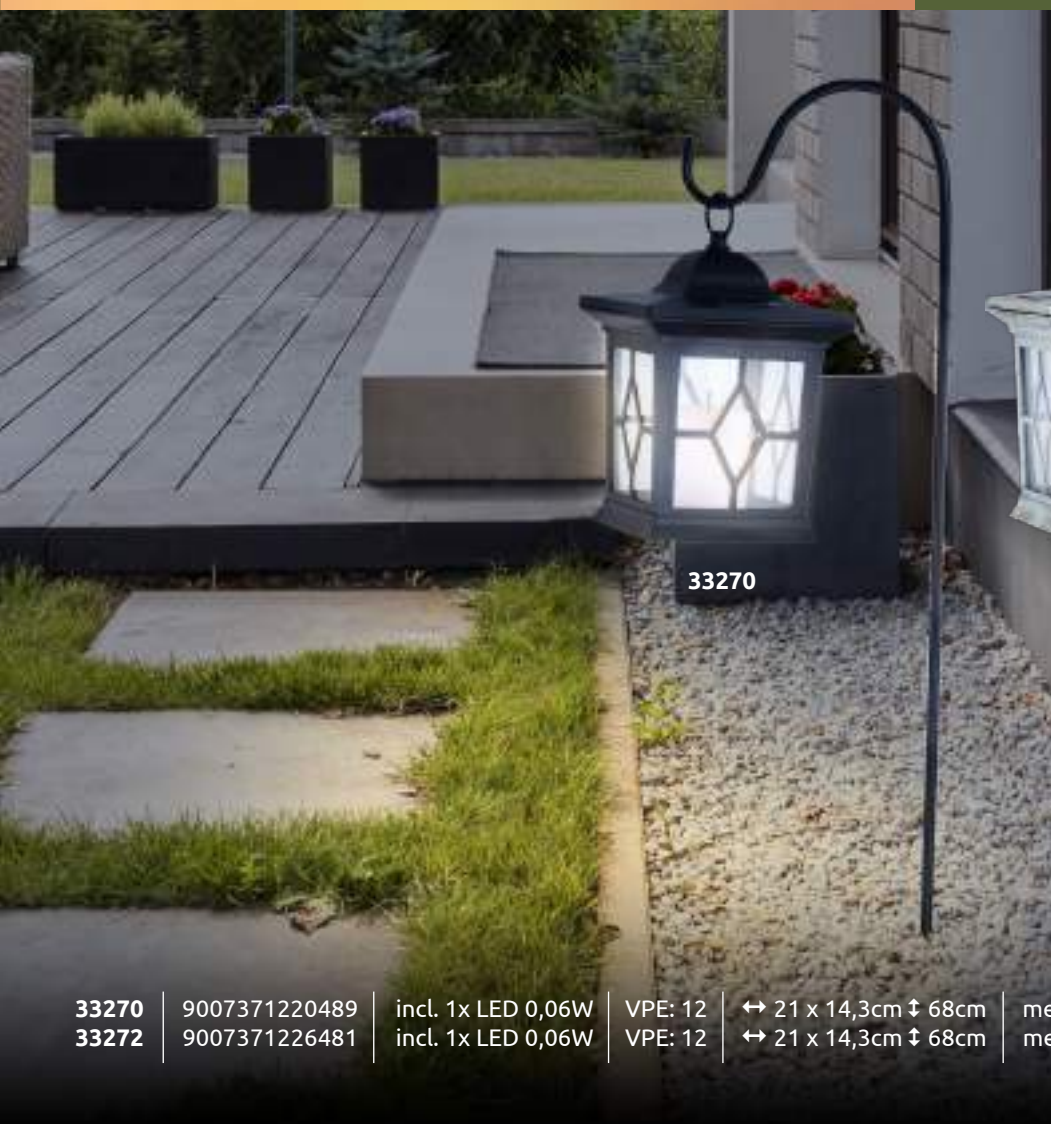

33270

33272

33270 | 9007371220489 | incl. 1x LED 0,06W | VPE: 12 | ↔ 21 x 14,3cm ↓ 68cm
33272 | 9007371226481 | incl. 1x LED 0,06W | VPE: 12 | ↔ 21 x 14,3cm ↓ 68cm

metal black, glass, plastic
metal white, gold patinated, glass, plastic

LED
~2700K

fire
effect