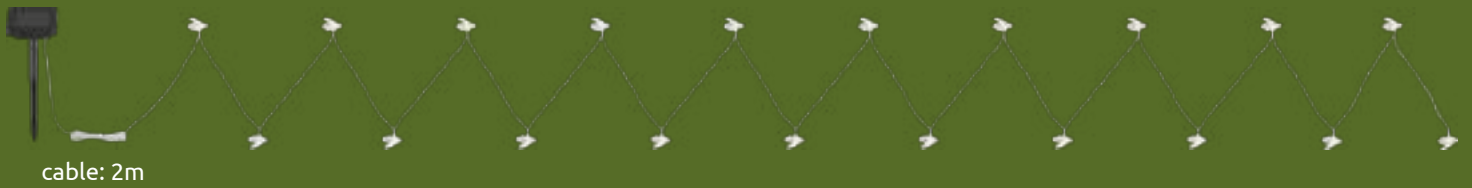

metal, plastic
plastic coloured
plastic coloured
plastic coloured

33203

33204

33205

step 1: steady

step 2: flicker

cable: 2m

33695-20