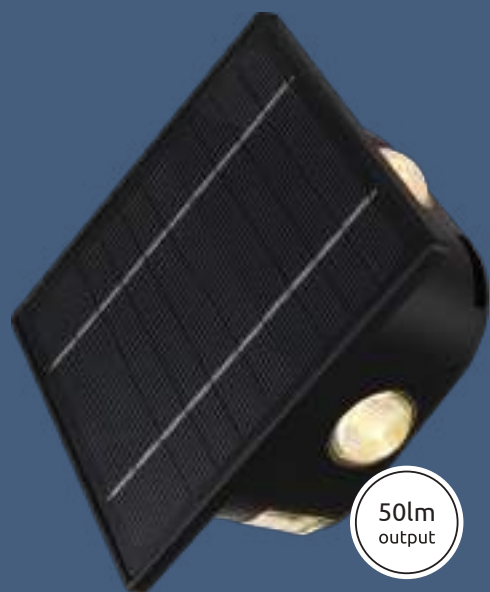

36496

40lm output

36495

40lm output

36494

50lm output

36494	9007371454013	incl. 6x LED 0,5W	VPE: 36	↔ 13,1 x 13,1cm ↗ 7cm	plastic black
36495	9007371448012	incl. 2x LED 6W	VPE: 30	↔ 15,4 x 9,9cm ↗ 9,6cm	
36496	9007371451012	incl. 4x LED 1W	VPE: 30	↔ 17 x 10,8cm ↗ 6,4cm