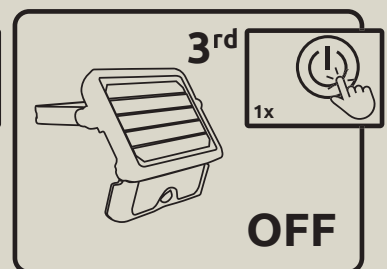

36483

Sensor Mode:

Press ON/OFF Button one time.

1st

Constant Light Mode:

Press ON/OFF Button a second time for 3 seconds.

Switch off:

Press ON/OFF Button a third time.