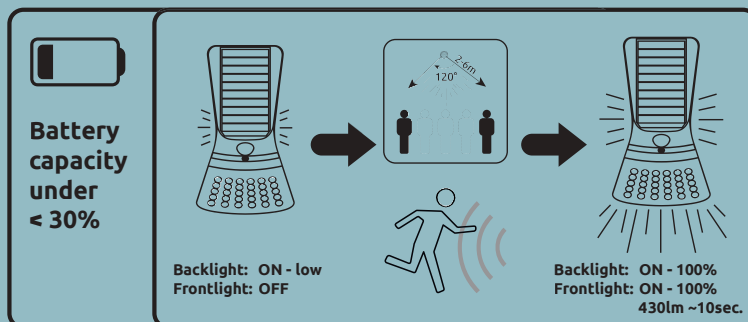

Normal Mode

Energy Saving Mode

Normal Mode

Energy Saving Mode

36489

LED ~7000K
sensor incl.
backlight

350lm output

ON - 18lm